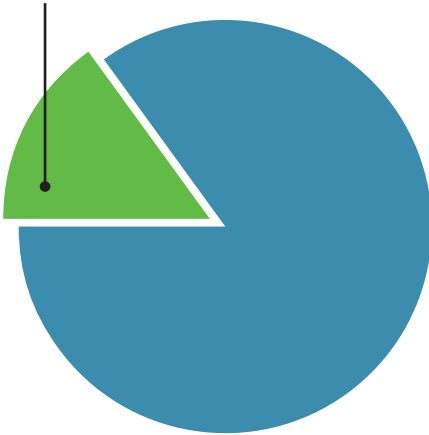

2017-2018 PAMLICO COUNTY PROFILE

What is the impact of food insecurity in the 34 counties served by the Food Bank of Central & Eastern North Carolina? In our service area, 600,000 individuals were unable to consistently access enough nutritious food to live a healthy, active life, or went hungry because they had to skip meals. Hunger has grown into an epidemic, and is still more prevalent than ever, affecting more than just the families living at or below the poverty line. Food insecurity has emerged as a defined reality for hundreds of thousands of hard-working Americans who still cannot keep food on the table. The Food Bank continues our commitment to feed those living with hunger and will be more focused than ever as we deliver care through our programs to serve children, families and seniors.

THE NEED County population¹: 12,892

Food insecurity¹	
Number of people who are food insecure	1,860
Percentage of people who are food insecure	14.4%
Children under 18 who are food insecure	490
Percentage of children under 18 who are food insecure	23%
Individuals over 65 who are living below the poverty level²	226

Hunger³	
Number of children receiving free/reduced school meals	922
Percentage of children receiving free/reduced school meals	73.7%
Unemployment⁴	
Percentage unemployment June 2018	4.2%

14.4%
1,860 people
are food insecure
in Pamlico County.