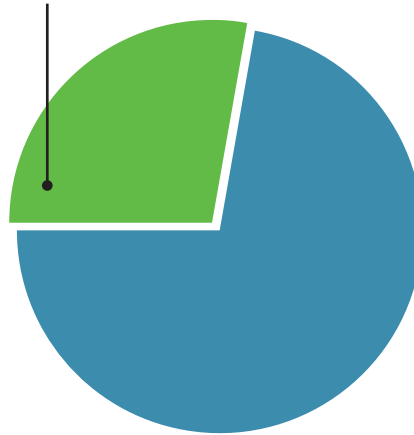

23%
490 children under 18
are food insecure in
Pamlico County.