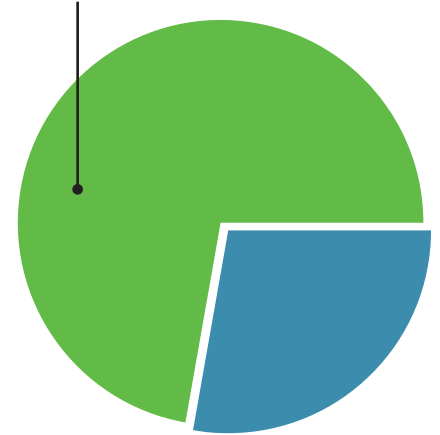

73.7%
922 children receiving
free/reduced school meals
in Pamlico County.